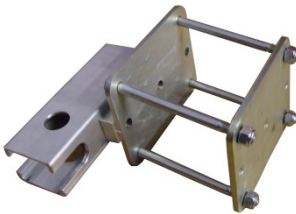

Registered in England No. 01493537

Designers, Manufacturers & Suppliers of Quality Height Safety &
Rescue Equipment, Training & Consultancy

Davit Jibs, Masts & Bases

30104	700mm Reach, 1350mm height, Upper jib	EN795 B
30105	700mm Reach, 1650mm height, Upper jib	EN795 B
30108	1000mm Lower Mast	EN795 B
30109	1300mm Lower Mast	EN795 B
30021	Floor mount base (existing concrete)	EN795 B
30031	Floor mount base	EN795B
30032	Wall mount base	EN795B

Registered in England No. 01493537

Designers, Manufacturers & Suppliers of Quality Height Safety &
Rescue Equipment, Training & Consultancy

Brackets and Mounts

30036
Barrel Mount Base EN795
(Piling sheets etc.)

60141
Winch to Davit Bracket

60176
Rigga to Davit Bracket
for Rigga 15R (Recovery Block)

Designers, Manufacturers & Suppliers of Quality Height Safety & Rescue Equipment, Training & Consultancy

Portable Pole Hoist

30040
Pole Hoist, featuring 360degree swivel head. 1500 to 3000mm extension.
EN795B

Man Riding Winch

60005
30m Man Riding Winch, Galvanised cable
140kg load. EN795, EN1496

P&P Safety Limited
131 New John Street, Aston, Birmingham B6 4LD England
Tel: +44 (0) 121 359 4561 (Sales)
Fax: +44 (0) 121 359 4136
website: www.ppsafety.co.uk email: sales@ppsafety.co.uk